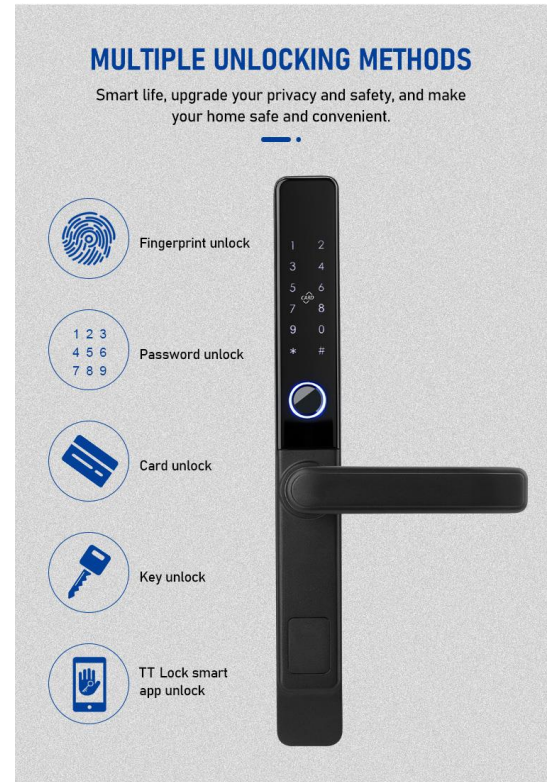

ELMARK[®]

The Brand of Electricity

SMART DOOR LOCKS EL-T6

Product Introduction

EL-T6 is smart digital slim door lock with 5 ways to unlock- fingerprint, password, card, key and APP. With two various models of mortise for option, it's very suitable for aluminum doors, wooden doors and other metal doors.

Cat. Numbers: 195008; 195009

Technical Specifications

- Material: Aluminum alloy
- Power supply: 4x1.5V AA batteries - not included
- Charging input: Type C
- Suitable mortise: ST-3585 & ST-5085
- Alert voltage: 4.8V
- Static current: 65 uA
- Induction time: ≤ 0.5s
- False reject rate: ≤ 0.01%
- False acceptance rate: ≤ 0.0001%
- Fingerprint capacity: 120
- Password capacity: 150
- Card capacity: 200
- Password length: 6-12 digits
- Door thickness: 40-120mm
- Dimensions (LxH): 36x315mm
- IP code: IPX5 Waterproof
- ❖ **Control: Local control via Bluetooth**

Multiple ways to unlock

Voice control

High sensitive fingerprint

Anti-pry alarm

USB emergency interface

Virtual password

Catalogue number	Fingerprint capacity	Password capacity	Card capacity	Door thickness	Suitable mortise	Packing/Box (pcs)
195008	120	150	200	40-120mm	5085	1
195009	120	150	200	40-120mm	3585	1

Features

- Slim body design
- Multiple ways to unlock: fingerprint, code, card, mechanical key, mobile APP
- Stylish and simple design
- Highly sensitive fingerprint
- Multiple alarming function
- Light indicator: Indicate the smart lock status and help to find at night.
- Micro USB emergency power
- Anti-copy encrypted card: Intelligent encryption IC card recognition, easy to manage, high security against copying.
- Powerful inner core: high-performance chip, more accurate running speed algorithm