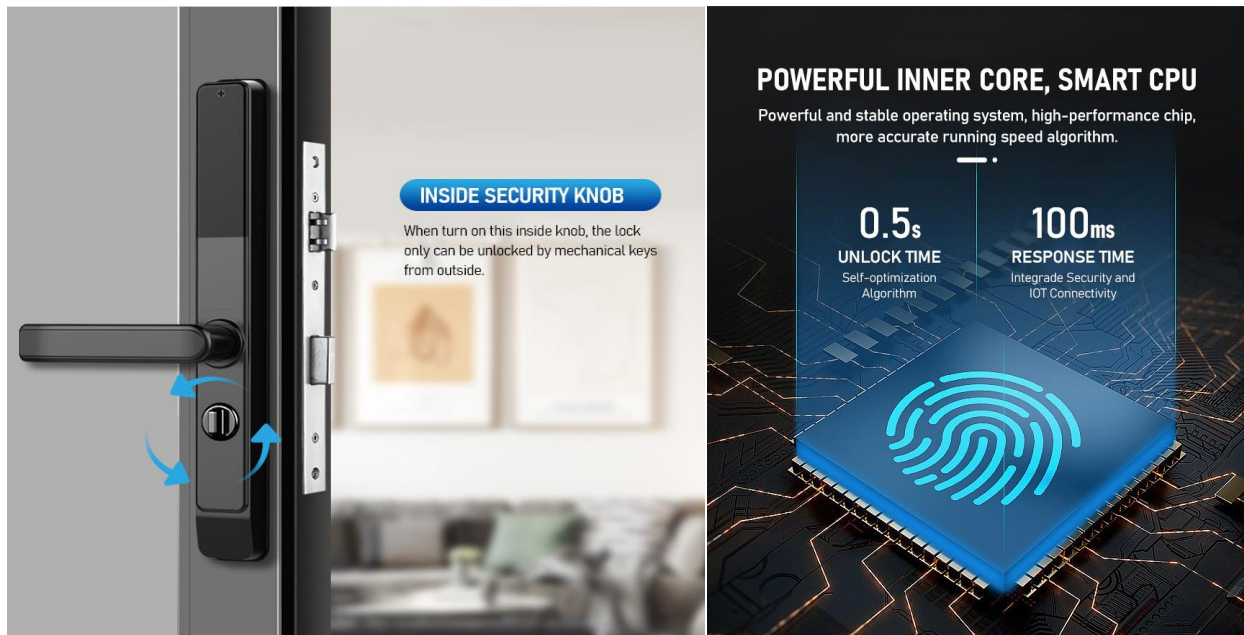

ELMARK[®]

The Brand of Electricity

SMART DOOR LOCKS EL-T6

Product Introduction

EL-T6 is smart digital slim door lock with 5 ways to unlock- fingerprint, password, card, key and APP. With two various models of mortise for option, it's very suitable for aluminum doors, wooden doors and other metal doors.

Cat. Numbers: 195008; 195009

Technical Specifications

- Material: Aluminum alloy
- Power supply: 4x1.5V AA batteries - not included
- Charging input: Type C
- Suitable mortise: ST-3585 & ST-5085
- Alert voltage: 4.8V
- Static current: 65 uA
- Induction time: ≤ 0.5s
- False reject rate: ≤ 0.01%
- False acceptance rate: ≤ 0.0001%
- Fingerprint capacity: 120
- Password capacity: 150
- Card capacity: 200
- Password length: 6-12 digits
- Door thickness: 40-120mm
- Dimensions (LxH): 36x315mm
- IP code: IPX5 Waterproof
- ❖ **Control: Local control via Bluetooth**

Multiple ways to unlock

Voice control

High sensitive fingerprint

Anti-pry alarm

USB emergency interface

Virtual password

Catalogue number	Fingerprint capacity	Password capacity	Card capacity	Door thickness	Suitable mortise	Packing/Box (pcs)
195008	120	150	200	40-120mm	5085	1
195009	120	150	200	40-120mm	3585	1

Features

- Slim body design
- Multiple ways to unlock: fingerprint, code, card, mechanical key, mobile APP
- Stylish and simple design
- Highly sensitive fingerprint
- Multiple alarming function
- Light indicator: Indicate the smart lock status and help to find at night.
- Micro USB emergency power
- Anti-copy encrypted card: Intelligent encryption IC card recognition, easy to manage, high security against copying.
- Powerful inner core: high-performance chip, more accurate running speed algorithm